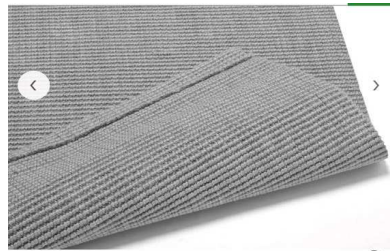

LENGTH	WIDTH	AMOUNT	RRP	TOTAL
CM	CM		£££	RRP
2400	170	13	£ 175.00	£ 2,275.00
180	120	13	£ 95.00	£ 1,235.00
150	90	24	£ 65.00	£ 1,560.00
120	60	71	£ 35.00	£ 2,485.00
240	70	29	£ 75.00	£ 2,175.00
		150		£ 9,730.00

John Lewis Jute Boucle Mat Rug, Grey
£35.00 - £175.00

John Lewis Jute Boucle Mat Rug, Grey
£35.00 - £175.00

John Lewis Jute Boucle Mat Rug, Grey
£35.00 - £175.00